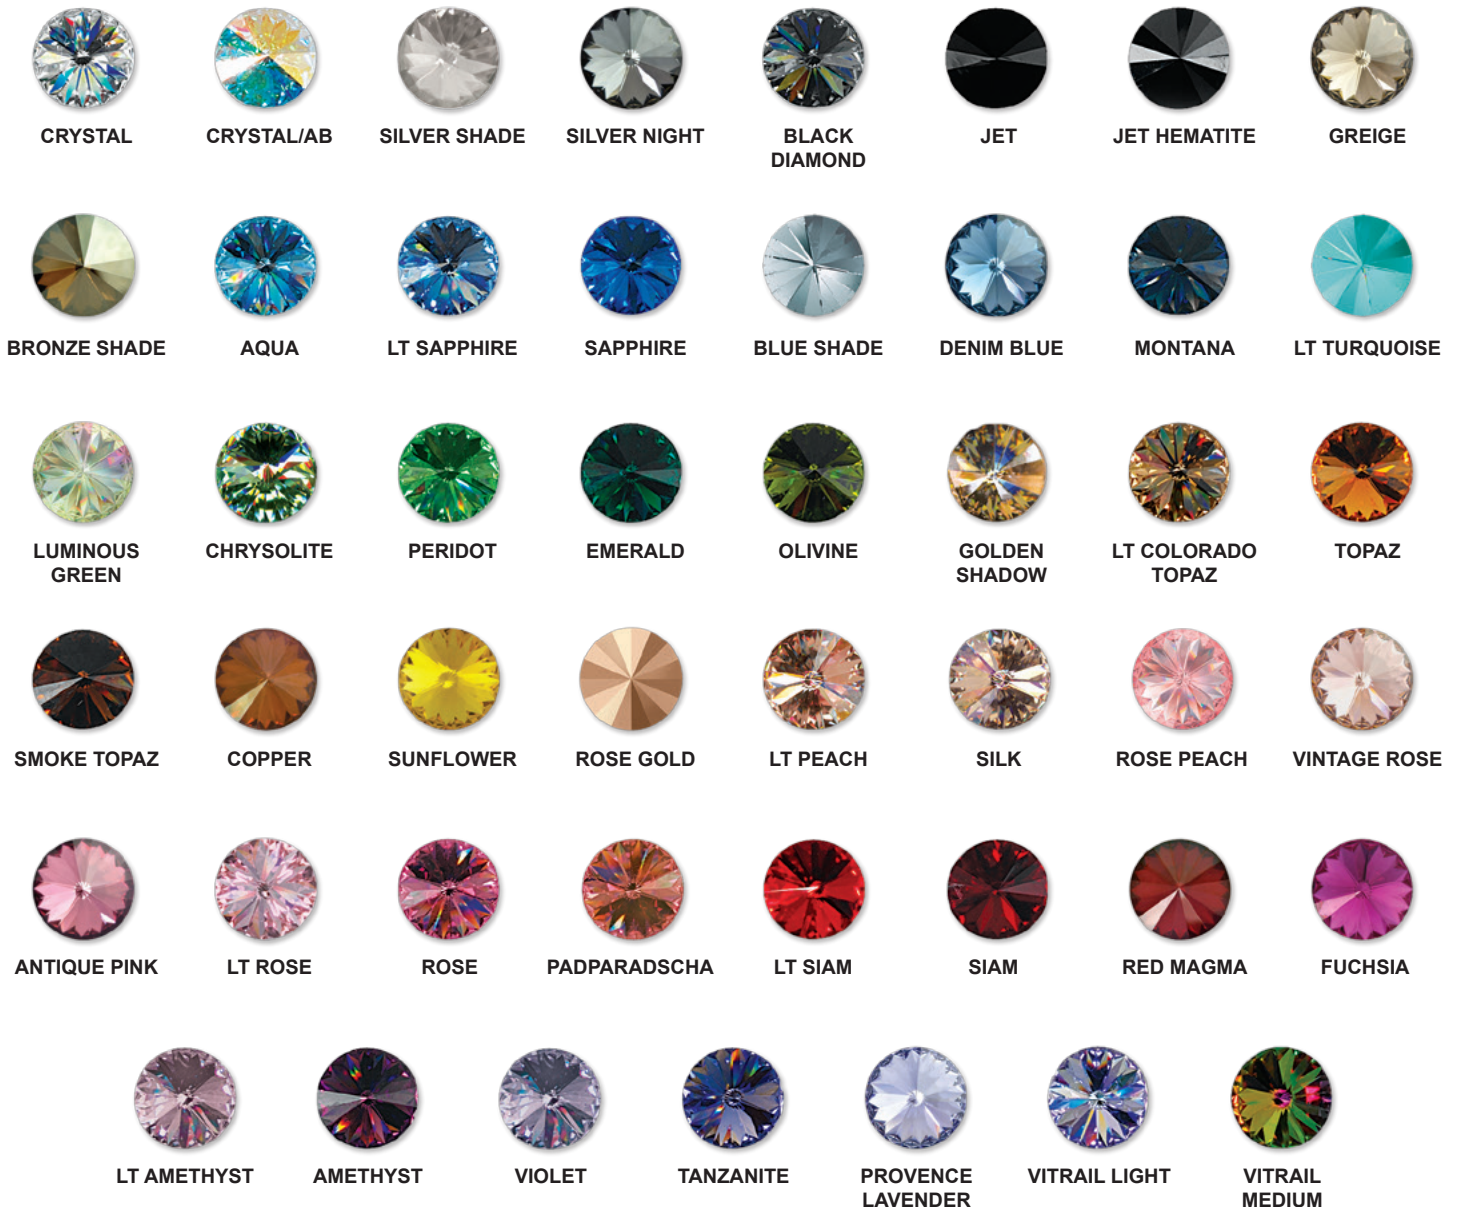

#1122 - RIVOLI

*Available Crystal & Crystal/AB ONLY

#1128 - CHANNEL

*Available in Crystal ONLY

All Channel stones are unfoiled.